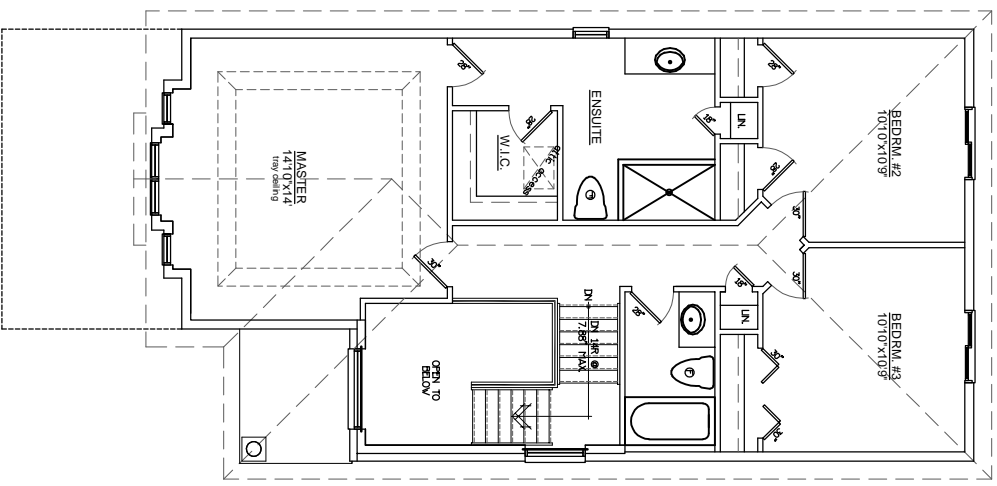

# "THE BIRCHWOOD"

1827 Sq Ft (Two Levels)

519-690-1166

**FOUNDATION PLAN**  
FINISHED AREA = 0 SQ. FT.

**1st FLOOR PLAN**  
AREA = 825 SQ. FT.

**2ND FLOOR PLAN**  
AREA = 1002 SQ. FT.  
(including open area to below)

\*Drawings Artists Concept, all room sizes approximate

519-690-1166