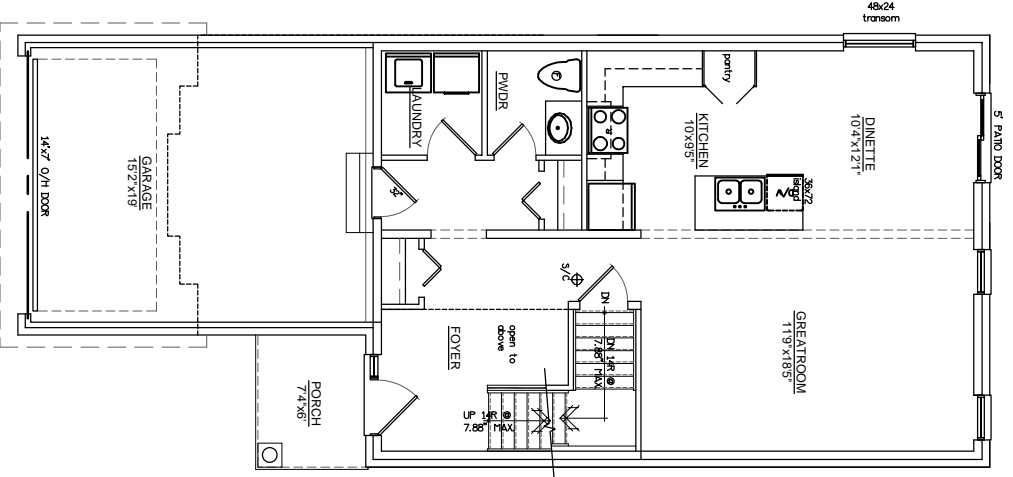

# "THE BIRCHWOOD"

1827 Sq Ft (Two Levels)

519-690-1166

**FOUNDATION PLAN**  
FINISHED AREA = 0 SQ. FT.

**1st FLOOR PLAN**  
AREA = 825 SQ. FT.

**2ND FLOOR PLAN**  
AREA = 1002 SQ. FT.  
(including open area to below)

\*Drawings Artists Concept, all room sizes approximate

519-690-1166