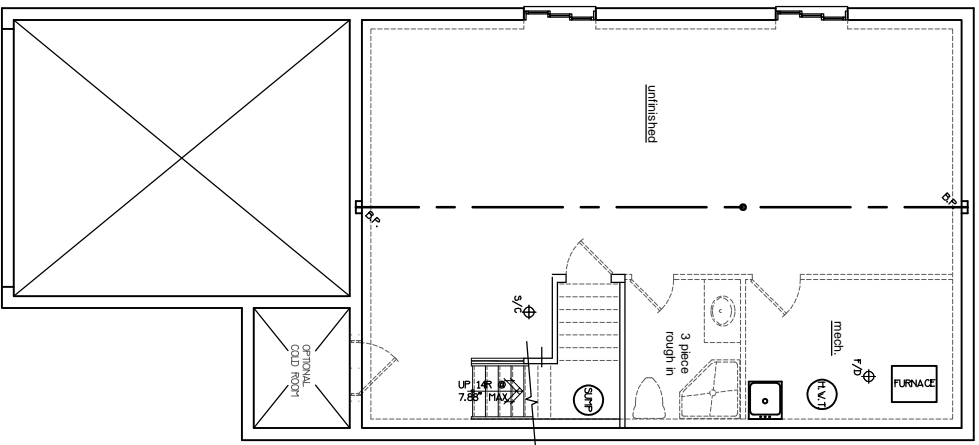

# "THE BIRCHWOOD"

1827 Sq Ft (Two Levels)

519-690-1166

**FOUNDATION PLAN**  
FINISHED AREA = 0 SQ. FT.

**1st FLOOR PLAN**  
AREA = 825 SQ. FT.

**2ND FLOOR PLAN**  
AREA = 1002 SQ. FT.  
(including open area to below)

\*Drawings Artists Concept, all room sizes approximate

519-690-1166