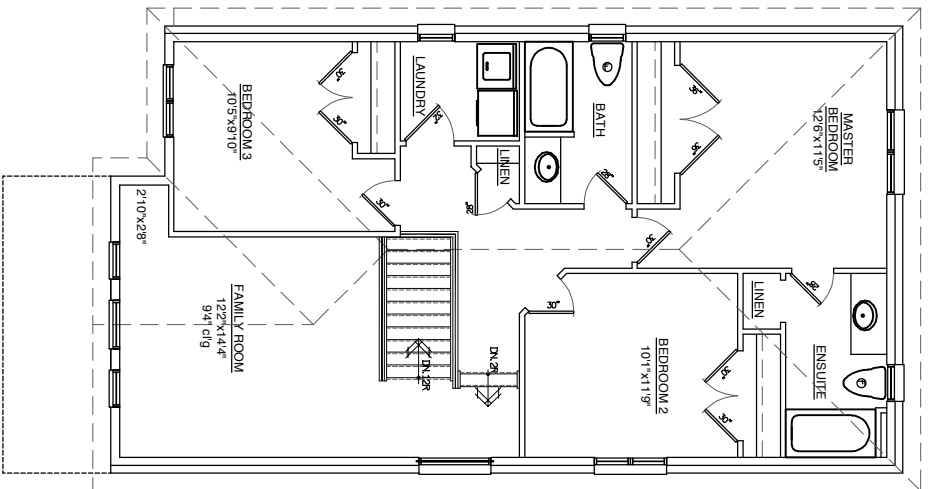

"THE SCARLET A"

1869 Sq Ft (Two Levels)

519-690-1166

*Drawings Artists Concept, all room sizes approximate

519-690-1166