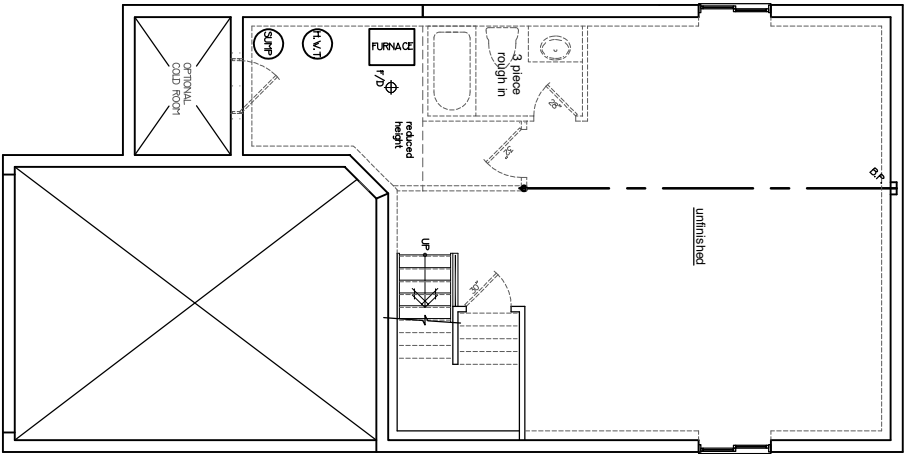

"THE SCARLET A"

1869 Sq Ft (Two Levels)

519-690-1166

*Drawings Artists Concept, all room sizes approximate

519-690-1166