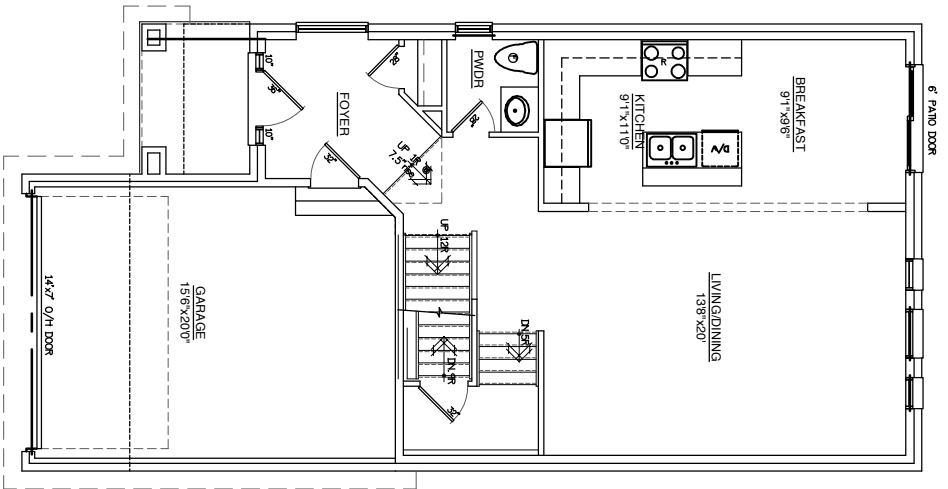

"THE SCARLET A"

1869 Sq Ft (Two Levels)

519-690-1166

*Drawings Artists Concept, all room sizes approximate

519-690-1166